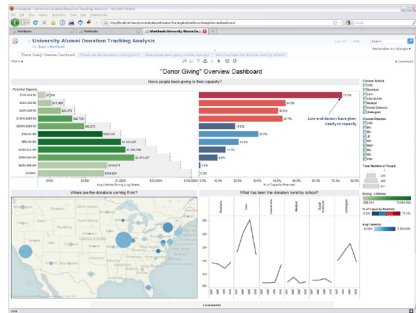

Tableau Server

Rapid Fire Business Intelligence

Data discovery, analysis and collaboration throughout your organisation

You want a way to share data with thousands of colleague's right in a browser. Do it in minutes with Tableau Server. It's rapid fire business intelligence and it's faster and easier than anything you've ever seen.

Interactive dashboards on the web

Combine all the data you need into a powerful dashboard. Publish it on the web so you can filter, highlight and drill down right in a browser. Embed it right in your team's workspace or Sharepoint site, or send it out via email. Update it in real time. And do it in minutes. Move from tables to interactive visualisations to dashboards in a few clicks.

Get out of the queue

Self-service business intelligence is the most effective kind. Business users create the reports they need to get answers themselves, today. They can change those reports as things change. Business users can get back to business and IT can get back to strategic IT.

Combine data sources with a click

Why should you need to draw lines and model your data to look at relationships between it? With Tableau you don't. You simply begin dragging and dropping to add a new data source and analyse relationships across the data.